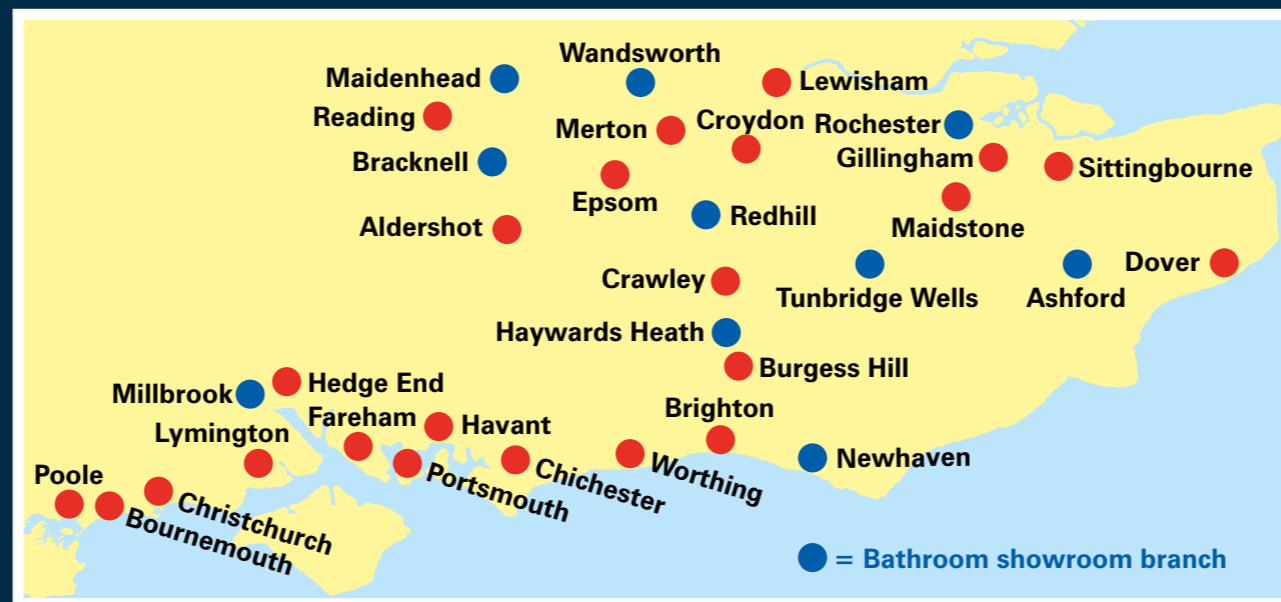

BRANCH CONTACTS

The South's Leading Independent Merchant

sales@hpsmerchant.co.uk

www.hpsmerchant.co.uk

ALDERSHOT

Tel 01252 785060 Fax 01252 318654

Unit 3, Manor Park Industrial Estate, Wyndham St, Aldershot, Hampshire GU12 4NZ

Branch Manager: **Paul Davies**

ASHFORD

Tel 01233 668660 Fax 01233 664761

Unit E4, Beaver Business Park, Beaver Road, Ashford, Kent TN23 7SH

Branch Manager: **Paul Hamilton**

BOURNEMOUTH

Tel 01202 598780 Fax 01202 536767

Unit 2, Yeomans Ind Est, Yeomans Way, Castle Lane West, Bournemouth, Dorset BH8 0BJ

Branch Manager: **John Walters**

BRACKNELL

Tel 01344 304420 Fax 01344 304898

Unit 12, Bilton Industrial Estate, Lovelace Road, Bracknell, Berkshire RG12 8YT

Branch Manager: **John Munro**

BRIGHTON

Tel 01273 716190 Fax 01273 747156

Unit 8, St Joseph's Business Park, St Joseph's Close, Hove, East Sussex BN3 7ES

Branch Manager: **Simon Emery**

BURGESS HILL

Tel 01444 247724 Fax 01444 241339

Unit 1, Sovereign Business Park, Albert Drive, Victoria Trading Estate, Burgess Hill, West Sussex RH15 9TY

Branch Manager: **Graham Ward**

CHICHESTER

Tel 01243 785805 Fax 01243 787266

Unit 6, Chichester Trade Centre, Quarry Lane, Chichester, West Sussex PO19 8ET

Branch Manager: **Ashley Woodruffe**

CHRISTCHURCH

Tel 01202 483372 Fax 01202 478140

Unit 4, Avon Trading Park, Reid Street, Christchurch, Dorset BH23 2BT

Branch Manager: **Chris Giles**

CRAWLEY

Tel 01293 572040 Fax 01293 613526

Unit 4, Denvale Trade Park, Haslett Avenue, Crawley, West Sussex RH10 1SS

Branch Manager: **Tim Eggleton**

CROYDON

Tel 0208 667 2270 Fax 0208 681 8516

Unit 8, Silverwing Industrial Estate, Horatius Way, Croydon, Surrey CR0 4RU

Branch Manager: **Mark Pickard**

DOVER

Tel 01304 872830 Fax 01304 823779

Unit 8, Dover Trade Centre, Honeywood Parkway, Whitfield, Dover, Kent CT16 3PT

Branch Manager: **Tony Warburton**

EPSOM

Tel 01372 730222 Fax 01372 730333

Unit 3, Epsom Trade Park, Blenheim Road, Longmead Industrial Estate, Epsom, Surrey KT19 9DU

Branch Manager: **Giles Richards**

FAREHAM

Tel 01329 242920 Fax 01329 230222

Unit 16, Bridge Industries, Broadcut, Fareham, Hampshire PO16 8SX

Branch Manager: **Kelvin Connor**

GILLINGHAM

Tel 01634 266950 Fax 01634 362346

Unit 6, Crusader Close, Gillingham Business Park, Gillingham, Kent ME8 0PR

Branch Manager: **Brian Simmons**

HAVANT

Tel 02392 492222 Fax 02392 482888

Unit 9, Hayward Business Centre, New Lane, Havant, Hampshire PO9 2NL

Branch Manager: **Derrick de Ste Croix**

HAYWARDS HEATH

Tel 01444 419800 Fax 01444 410011

Unit 3, Bridge Road Industrial Estate, Haywards Heath, West Sussex RH16 1UA

Branch Manager: **David Sturges**

HEDGE END

Tel 01489 774040 Fax 01489 795761

Unit B1 Centre, Hamilton Business Park, Botley Road, Hedge End, Southampton, Hampshire SO30 2JR

Branch Manager: **Gus Gordon**

LEWISHAM

Tel 0208 297 7882 Fax 0208 297 9483

Unit 24, Chiltonian Industrial Estate, Manor Lane, Lee, Lewisham, London SE12 0TX

Branch Manager: **Steve Copper**

LYMINGTON

Tel 01590 675589 Fax 01590 670610