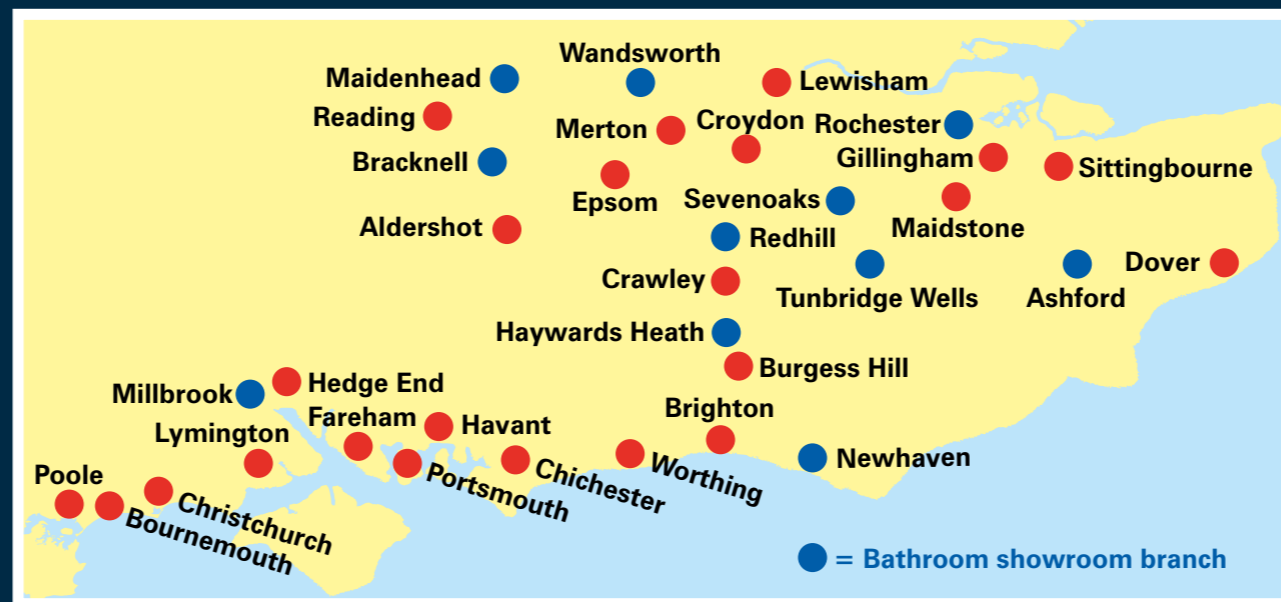

BRANCH CONTACTS

The South's Leading Independent Merchant

sales@hpsmerchant.co.uk

www.hpsmerchant.co.uk

ALDERSHOT

01252 785060 aldershot@hpsmerchant.co.uk
Unit 3, Manor Park Industrial Estate, Wyndham St, Aldershot, Hampshire GU12 4NZ
Branch Manager: Paul Davies

ASHFORD

01233 668660 ashford@hpsmerchant.co.uk
Unit E4, Beaver Business Park, Beaver Road, Ashford, Kent TN23 7SH
Branch Manager: Paul Hamilton

BOURNEMOUTH

01202 598780 bourne-mouth@hpsmerchant.co.uk
Unit 2, Yeomans Ind Est, Yeomans Way, Castle Lane West, Bournemouth, Dorset BH8 0BJ
Branch Manager: John Walters

BRACKNELL

01344 304420 bracknell@hpsmerchant.co.uk
Unit 12, Bilton Industrial Estate, Lovelace Road, Bracknell, Berkshire RG12 8YT
Branch Manager: John Munro

BRIGHTON

01273 716190 brighton@hpsmerchant.co.uk
Unit 8, St Joseph's Business Park, St Joseph's Close, Hove, East Sussex BN3 7ES
Branch Manager: Jason Poland

BURGESS HILL

01444 247724 burgesshill@hpsmerchant.co.uk
Unit 1, Sovereign Business Park, Albert Drive, Victoria Trading Estate, Burgess Hill, West Sussex RH15 9TY
Branch Manager: Graham Ward

CHICHESTER

01243 785805 chichester@hpsmerchant.co.uk
Unit 6, Chichester Trade Centre, Quarry Lane, Chichester, West Sussex PO19 8ET
Branch Manager: Ashley Woodruffe

CHRISTCHURCH

01202 483372 christchurch@hpsmerchant.co.uk
Unit 4, Avon Trading Park, Reid Street, Christchurch, Dorset BH23 2BT
Branch Manager: Chris Giles

CRAWLEY

01293 572040 crawley@hpsmerchant.co.uk
Unit 4, Denvale Trade Park, Haslett Avenue, Crawley, West Sussex RH10 1SS
Branch Manager: Tim Eggledden

CROYDON

0208 667 2270 croydon@hpsmerchant.co.uk
Unit 8, Silverwing Industrial Estate, Horatius Way, Croydon, Surrey CR0 4RU
Branch Manager: Mark Pickard

DOVER

01304 872830 dover@hpsmerchant.co.uk
Unit 8, Dover Trade Centre, Honeywood Parkway, Whitfield, Dover, Kent CT16 3PT
Branch Manager: Tony Warburton

EPSOM

01372 730222 epsom@hpsmerchant.co.uk
Unit 3, Epsom Trade Park, Blenheim Road, Longmead Industrial Estate, Epsom, Surrey KT19 9DU
Branch Manager: Giles Richards

FAREHAM

01329 242920 fareham@hpsmerchant.co.uk
Unit 16, Bridge Industries, Broadcut, Fareham, Hampshire PO16 8SX
Branch Manager: Kelvin Connor

GILLINGHAM

01634 266950 gillingham@hpsmerchant.co.uk
Unit 6, Crusader Close, Gillingham Business Park, Gillingham, Kent ME8 0PR
Branch Manager: Brian Simmons

HAVANT

02392 492222 havant@hpsmerchant.co.uk
Unit 9, Hayward Business Centre, New Lane, Havant, Hampshire PO9 2NL
Branch Manager: Derrick de Ste Croix

HAYWARDS HEATH

01444 419800 haywardsheath@hpsmerchant.co.uk
Unit 3, Bridge Road Industrial Estate, Haywards Heath, West Sussex RH16 1UA
Branch Manager: David Sturges

HEDGE END

01489 774040 hedgeend@hpsmerchant.co.uk
Unit B1 Centre, Hamilton Business Park, Botley Road, Hedge End, Southampton, Hampshire SO30 2JR
Branch Manager: Gus Gordon

LEWISHAM