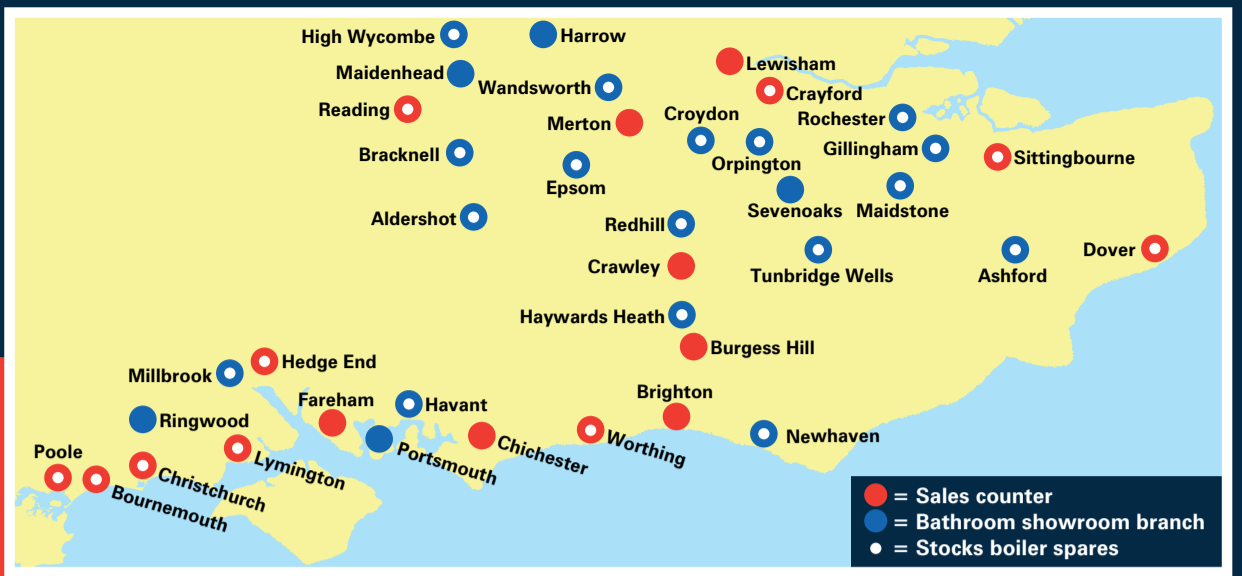

Heating Plumbing Supplies

sales@hpsmerchant.co.uk

www.hpsmerchant.co.uk

Credit Control: 01293 572047

BRANCH CONTACTS

The South's Leading Independent Merchant

<p>ALDERSHOT 01252 785060 aldershot@hpsmerchant.co.uk Unit 3, Manor Park Industrial Estate, Wyndham St, Aldershot, Hampshire GU12 4NZ Branch Manager: Paul Davies</p>	<p>CROYDON 0208 667 2270 croydon@hpsmerchant.co.uk Unit 8, Silverwing Industrial Estate, Horatius Way, Croydon, Surrey CR0 4RU Branch Manager: Mark Pickard</p>	<p>LEWISHAM 0208 297 7882 lewisham@hpsmerchant.co.uk Unit 24, Chiltonian Industrial Estate, Manor Lane, Lee, Lewisham, London SE12 0TX Branch Manager: Steve Copper</p>	<p>READING 0118 987 5000 reading@hpsmerchant.co.uk Unit 9, Robert Cort Industrial Estate, Britten Road, Reading, Berkshire RG2 0AU Branch Manager: Keith Barker</p>
<p>ASHFORD 01233 668660 ashford@hpsmerchant.co.uk Unit E4, Beaver Business Park, Beaver Road, Ashford, Kent TN23 7SH Branch Manager: Paul Hamilton</p>	<p>DOVER 01304 872830 dover@hpsmerchant.co.uk Unit 8, Dover Trade Centre, Honeywood Parkway, Whitfield, Dover, Kent CT16 3PT Branch Manager: Tony Warburton</p>	<p>LYMINGTON 01590 675589 lymington@hpsmerchant.co.uk Unit 733, Ampress Lane, Ampress Park, Southampton Road, Lymington, Hampshire SO41 8LW Branch Manager: Chris Churcher</p>	<p>REDHILL 01737 236630 redhill@hpsmerchant.co.uk Unit 12, Praetorian Place, Trowers Way, Holmethorpe Industrial Estate, Redhill, Surrey RH1 2LH Branch Manager: Tom Meadows</p>
<p>BOURNEMOUTH 01202 598780 bourneymouth@hpsmerchant.co.uk Unit 2, Yeomans Ind Est, Yeomans Way, Castle Lane West, Bournemouth, Dorset BH8 0BJ Branch Manager: James Arnold</p>	<p>EPSOM 01372 730222 epsom@hpsmerchant.co.uk Unit 3, Epsom Trade Park, Blenheim Road, Longmead Industrial Estate, Epsom, Surrey KT19 9DU Branch Manager: Giles Richards</p>	<p>MAIDENHEAD 01628 502600 maidenhead@hpsmerchant.co.uk Unit 9, Maidenhead Trade and Business Park, Priors Way, Maidenhead, Berkshire SL6 2HP Branch Manager: -</p>	<p>RINGWOOD 01425 207480 ringwood@hpsmerchant.co.uk Unit 3B, Carvers Trading Estate, Southampton Rd, Ringwood, Hampshire BH24 1JS Branch Manager: Darryl Tate</p>
<p>BRACKNELL 01344 304420 bracknell@hpsmerchant.co.uk Unit 12, Bilton Industrial Estate, Lovelace Road, Bracknell, Berkshire RG12 8YT Branch Manager: Stevie-Lee Inwood</p>	<p>FAREHAM 01329 242920 fareham@hpsmerchant.co.uk Unit 16, Bridge Industries, Broadcut, Fareham, Hampshire PO16 8SX Branch Manager: Danny Finch</p>	<p>MAIDSTONE 01622 606820 maidstone@hpsmerchant.co.uk Unit 1C, Farleigh Trading Estate, Tovil Road, Maidstone, Kent ME15 6RQ Branch Manager: Tim Croucher</p>	<p>ROCHESTER 01634 560410 rochester@hpsmerchant.co.uk Units 8 & 9, Cliffe Yard, Anthony's Way, Medway City Estate, Rochester, Kent ME2 4DY Branch Manager: Steve Remon</p>
<p>BRIGHTON 01273 716190 brighton@hpsmerchant.co.uk Unit 8, St Joseph's Business Park, St Joseph's Close, Hove, East Sussex BN3 7ES Branch Manager: Jason Poland</p>	<p>GILLINGHAM 01634 266950 gillingham@hpsmerchant.co.uk Unit 6, Crusader Close, Gillingham Business Park, Gillingham, Kent ME8 0PR Branch Manager: Brian Simmons</p>	<p>MERTON 0208 648 4004 merton@hpsmerchant.co.uk Unit 7, Chelsea Fields Industrial Estate, Western Road, Merton, London SW19 2QA Branch Manager: Dylan Jay-Crage</p>	<p>SEVENOAKS 01732 449595 sevenoaks@hpsmerchant.co.uk Unit 5 Vestry Trade Park, Vestry Trading Estate, Sevenoaks, Kent TN14 5EL Branch Manager: Gareth Vidler</p>
<p>BURGESS HILL 01444 247724 burgesshill@hpsmerchant.co.uk Unit 1, Sovereign Business Park, Albert Drive, Victoria Trading Estate, Burgess Hill, West Sussex RH15 9TY Branch Manager: Graham Ward</p>	<p>HARROW 0208 861 2244 havant@hpsmerchant.co.uk Whitefriars Industrial Estate, Tudor Road, Harrow, Middlesex HA3 5QB Branch Manager: Barry Herlock</p>	<p>MILLBROOK 02382 028470 millbrook@hpsmerchant.co.uk Unit 6, Southampton Trade Park, Third Avenue, Millbrook, Southampton, Hampshire SO15 0LE Branch Manager: Dan Drinkwater</p>	<p>SITTINGBOURNE 01795 518560 sittingbourne@hpsmerchant.co.uk Unit D8, Trinity Trading Estate, Mill Way, Sittingbourne, Kent ME10 2PD Branch Manager: Tony West</p>
<p>CHICHESTER 01243 785805 chichester@hpsmerchant.co.uk Unit 6, Chichester Trade Centre, Quarry Lane, Chichester, West Sussex PO19 8ET Branch Manager: Dave Strohacker</p>	<p>HAVANT 02392 492222 havant@hpsmerchant.co.uk Unit 9, Hayward Business Centre, New Lane, Havant, Hampshire PO9 2NL Branch Manager: Derrick de Ste Croix</p>	<p>NEWHAVEN 01273 511111 newhaven@hpsmerchant.co.uk Unit W, Rich Industrial Estate, Avis Way, Newhaven, East Sussex BN9 0DU Branch Manager: Chris Westwater</p>	<p>TUNBRIDGE WELLS 01892 532008 tunbridgewells@hpsmerchant.co.uk Unit 7, Kingstanding Business Park, Kingstanding Way, Tunbridge Wells, Kent TN2 3UP Branch Manager: Ben Barnard</p>
<p>CHRISTCHURCH 01202 483372 christchurch@hpsmerchant.co.uk Unit 4, Avon Trading Park, Reid Street, Christchurch, Dorset BH23 2BT Branch Manager: David Cobb</p>	<p>HAYWARDS HEATH 01444 419800 haywardsheath@hpsmerchant.co.uk Unit 3, Bridge Road Industrial Estate, Haywards Heath, West Sussex RH16 1UA Branch Manager: David Sturges</p>	<p>ORPINGTON 01689 780140 orpington@hpsmerchant.co.uk Unit 2b, Denvale Trade Centre, Orpington, Kent, BR5 3RN Branch Manager: Aaron Jarmyn</p>	<p>WANDSWORTH 0208 871 3994 wandsworth@hpsmerchant.co.uk Unit 3, Sergeant Industrial Estate, 102 Garratt Lane, Wandsworth, London SW18 4DJ Branch Manager: Nick Rutley</p>
<p>CRAWLEY 01293 572040 crawley@hpsmerchant.co.uk Unit 4, Denvale Trade Park, Haslett Avenue, Crawley, West Sussex RH10 1SS Branch Manager: Tim Eggleaden</p>	<p>HEDGE END 01489 774040 hedgeend@hpsmerchant.co.uk Unit B1 Centre, Hamilton Business Park, Botley Road, Hedge End, Southampton, Hampshire SO30 2JR Branch Manager: Gus Gordon</p>	<p>POOLE 01202 749808 poole@hpsmerchant.co.uk Unit 7, Phase 1 Poole Trade Park, Yarrow Road, Poole, Dorset BH12 4QA Branch Manager: Bill Stanley</p>	<p>WORTHING 01903 507300 worthing@hpsmerchant.co.uk Unit 14, Martlets Trading Estate, Martlets Way, Goring-by-Sea, Worthing, West Sussex BN12 4HF Branch Manager: James Day</p>
<p>CRAYFORD 01322 544050 crayford@hpsmerchant.co.uk Unit 1, Acorn Industrial Park, Crayford Road, Crayford, Kent, DA1 4AL Branch Manager: Danny Lee</p>	<p>HIGH WYCOMBE 01494 240500 highwycombe@hpsmerchant.co.uk Unit 8, Wycombe Trade Park, Lincoln Road, High Wycombe, Buckinghamshire, HP12 3FF Branch Manager: Mark Daniel</p>	<p>PORTSMOUTH 02392 650600 portsmouth@hpsmerchant.co.uk Unit E12, Voyager Park, Portfield Road, Portsmouth, Hampshire PO3 5FL Branch Manager: Peter Aird</p>	